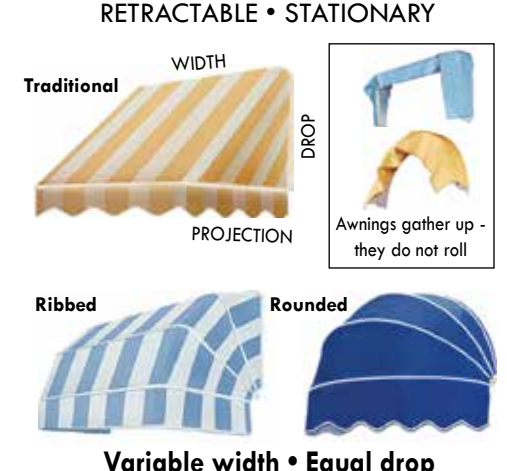

WINDOW / PORCH AWNINGS

DROP SHADES

BASKET AWNINGS

Drop-Arm Retractable Awnings

Vertical Shades

Variable drop, width, and projection

Variable width • Equal drop and projection

Awnings gather up - they do not roll