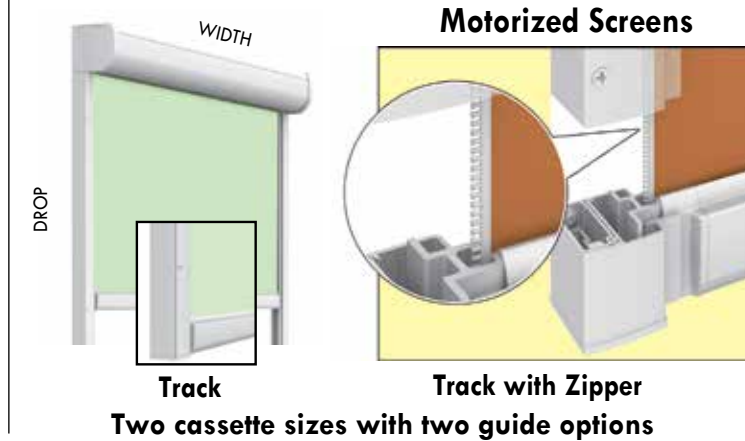

SOLAR SHADE SERIES II

Width / Projection Available in 1/4" increments	3' to 14'	Small Cassette: 3' to 9' • Large Cassette: 3' to 16' (wider than 13': motorized only, 8' max drop)
Drop / Height Available in 1/4" increments	2' 1" to 10' • Track with awning: Projection 20"	Small Cassette: 2' 1" to 8' • Large Cassette: 2' 1" to 12'
Guide	4mm stainless steel cable • 10mm stainless steel rod Track • Track with awning	Track • Zipper
Frame Color	Standard White	White Desert Sand Earthstone
	Optional Desert Sand Earthstone Sandstone Quaker Bronze Additional custom colors available	Sandstone Quaker Bronze Additional custom colors available
Operation	Manual • Motorized (powered by somfy.)	
Fabric	Solution-dyed acrylic • Screen fabric	
Accessories	Sun and rain sensor • myLink™	
Additional Information	Units can be joined together (manual up to 18' and motorized up to 55')	N/A