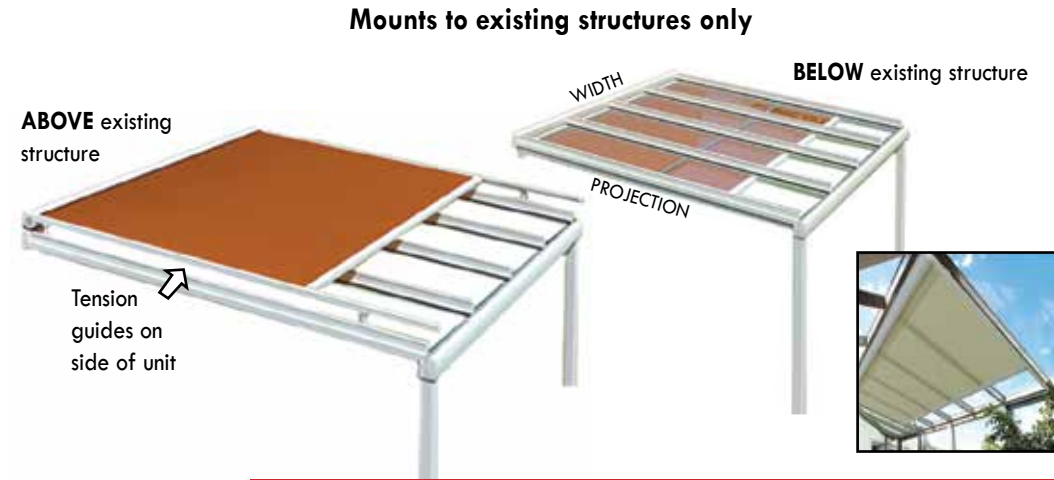

TENSION SHADE (TS)

Fabric cassette only