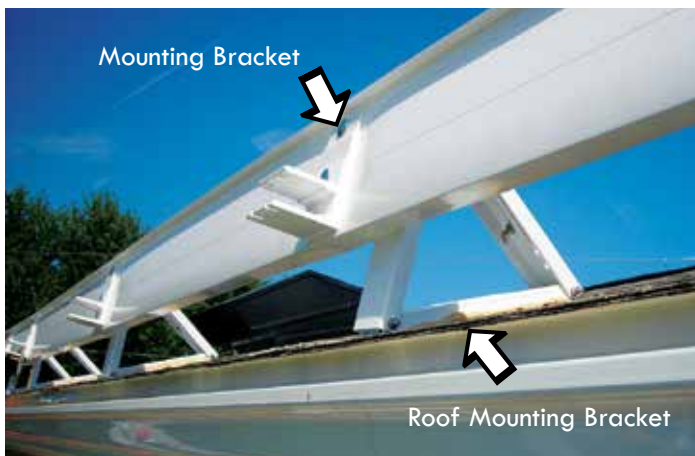

Light Kit

LED lights attach to the awning's arms to illuminate your outdoor area

MOUNTING OPTIONS

Wall mount

Soffit mount

Roof mount

Mounting Bracket

Roof Mounting Bracket