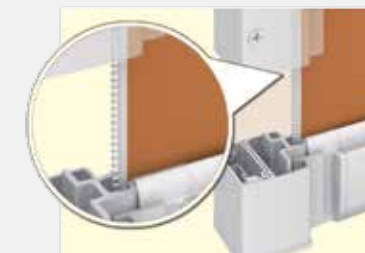

MOTORIZED SCREENS • ZIPPER SOLAR SHADES

Transformable spaces . . . go from an open porch, patio, or garage to a screen room in seconds

Our Solar Shade Series II "Zipper System" creates a completely closed retractable screen room, keeping out unwanted pests while dining or simply enjoying the outdoors. With the touch of a button, transform your porch, patio, or garage into a screen room. When not in use, the screens retract inside a protective cassette, opening up your space to the outdoors. With motorized screens, you can have the best of both worlds at the touch of a button. Enjoy an open porch or garage when you want one and a screen room when you need one.