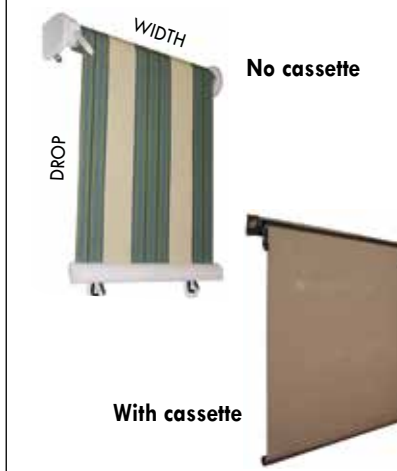

Vertical Shades