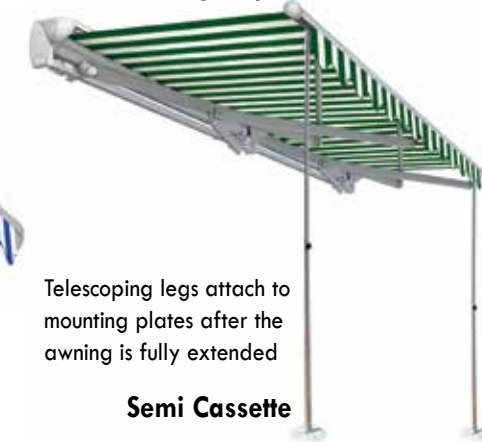

Light Kit

LED lights attach to the awning's arms to illuminate your outdoor area

MOUNTING OPTIONS

Wall mount

Soffit mount

Roof mount

Mounting Bracket

Roof Mounting Bracket

ESTATE

ESTATE SLIM-FIT

Fits narrow spaces

ESTATE XLP

Extra-Long Projection

Telescoping legs attach to mounting plates after the awning is fully extended

Base Model • Semi Cassette

Base Model • Semi Cassette

Semi Cassette

Width Available in 1" increments	6' 11" to 41'	5' 1" to 14' 7"	17' 6" to 23'
Projection	4' 11" • 6' 7" • 8' 2" 9' 10" • 11' 6" • 13' 1"	6' 7" • 8' 2" • 9' 10" 11' 6" • 13' 1"	14' 9" • 16' 5" Requires telescoping legs (included)
Frame	Standard	Base model • Tray (greater than 18' width) Hood & Tray (greater than 23' width)	Base model Tray
	Optional	Tray (18' width or less) Hood (23' width or less) • Back	Tray • Hood • Back Hood
Frame Color	<input type="checkbox"/> White <input type="checkbox"/> Sandstone <input type="checkbox"/> Earthstone		<input type="checkbox"/> White
Frame Support	Standard	Steel square bar	
	Optional	Aluminum square bar	
Operation	Manual • Motorized (powered by somfy .)		
Fabric	Solution-dyed acrylic		
Valance	11 standard styles • Custom styles • Lettering options		
Accessories	Wind sensor • Sun and rain sensor • Vario valance • Light kit • myLink™		Light kit • myLink™ (Must be present to add or remove legs)