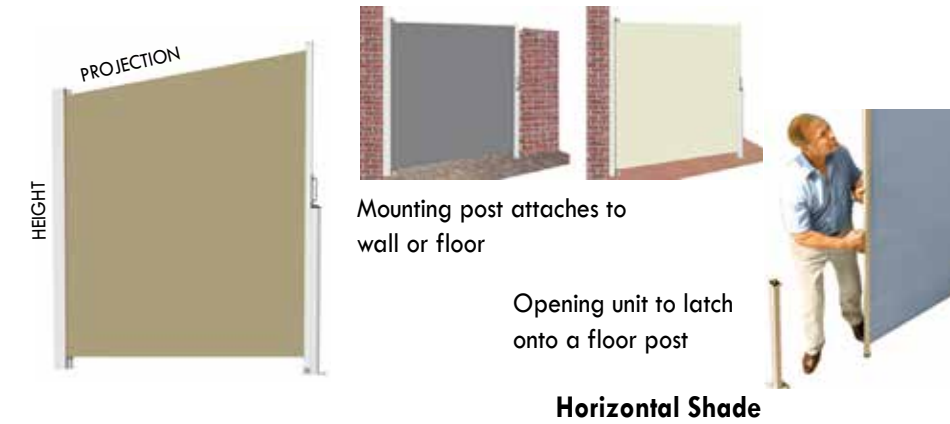

HORIZONTAL SHADES

Width / Projection	2' 1" to 13' Available in 1" increments
Drop / Height	3' 6" to 8' Available in 1" increments
Guide	Mounting post attaches to wall or floor
Frame Color	Standard White
	Optional Desert Sand Earthstone Sandstone Quaker Bronze Additional custom colors available
Operation	Manual
Fabric	Solution-dyed acrylic • Screen fabric
Accessories	N/A