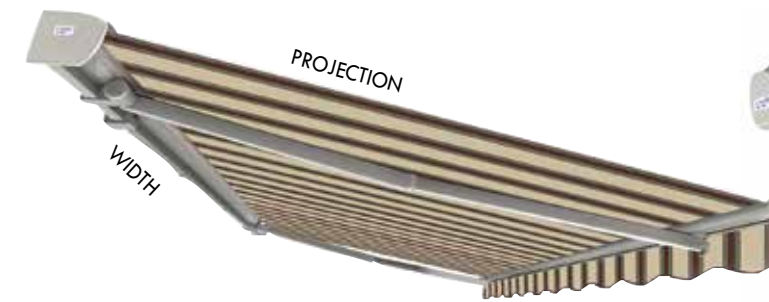

At Aristocrat, we pride ourselves on being a little different from other shade product companies, and those differences are important. Our products feature options and choices that allow you to customize your shade product.

ESTATE FRAME OPTIONS

Our most popular awning, the Estate, can come as a base model; with a tray; with a hood and tray; or with a back, hood, and tray.

FLUSH MOUNTED

Estate and Manor Awnings are flush mounted to your facade providing a lower-profile appearance and preventing rain and debris from getting behind the awning and damaging or soiling the fabric.

BROAD LINE OF PRODUCTS

SHADE PRODUCT ACCESSORIES

Wind Sensor Sun and Rain Sensor

Automatically opens and closes the product when wind, sun, or rain is detected

Vario Valance - Available on Estate and Estate Slim-Fit

Screen or acrylic fabric drops from front profile
5' 1" to 20' width
52" max drop
11' 6" max projection

Somfy myLink™

Control shade products from Android or Apple smartphones or tablets, even when not at home

Light Kit

LED lights attach to the awning's arms to illuminate your outdoor area

MOUNTING OPTIONS

ESTATE

ESTATE SLIM-FIT

Fits narrow spaces

ESTATE XLP

Extra-Long Projection

Telescoping legs attach to mounting plates after the awning is fully extended

Base Model • Semi Cassette

Base Model • Semi Cassette

Semi Cassette